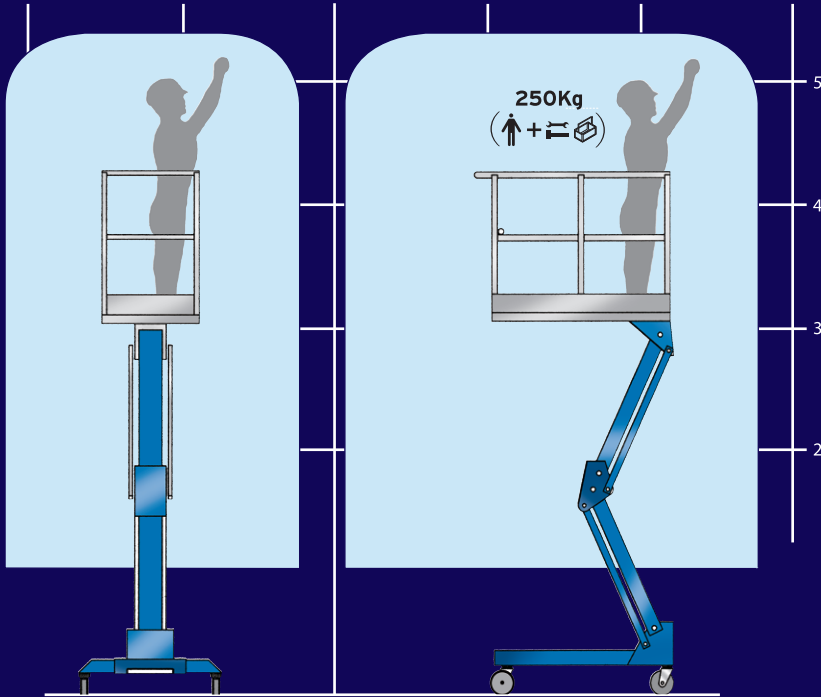

POWER TOWER

Welcome to **POWER TOWER**

SPECIFICATIONS

Operating Dimensions:
Maximum Working Height: 5.10m
Maximum Platform Height: 3.10m
Platform Dimensions: 1.52m x 0.65m
Working Foot Print: 1.52m x 0.78m
Safe Working Load: 250 Kg

CLOSED DIMENSIONS

Length: 1.52m
Width: 0.78m
Height: 1.92m
Weight: 310 Kg

POWER OPTIONS

Battery: 12v c/w Automatic charger.
Mains: 110v or 230v.
Controls: Simple push button basket controls.
Construction: Fabricated steel superstructure, stainless steel bushed pivots, tough powder coated finish.

Safety:

CE marked, complies fully with En280 and relevant European machinery directives. Full failsafe hydraulics, automatic locking wheels. € €

Options:

Outrigger kit for external use (available 03/2008).
Bespoke trailer for low cost transport.
Rough terrain pneumatic wheels.
Tilt alarm c/w auto cut-out.